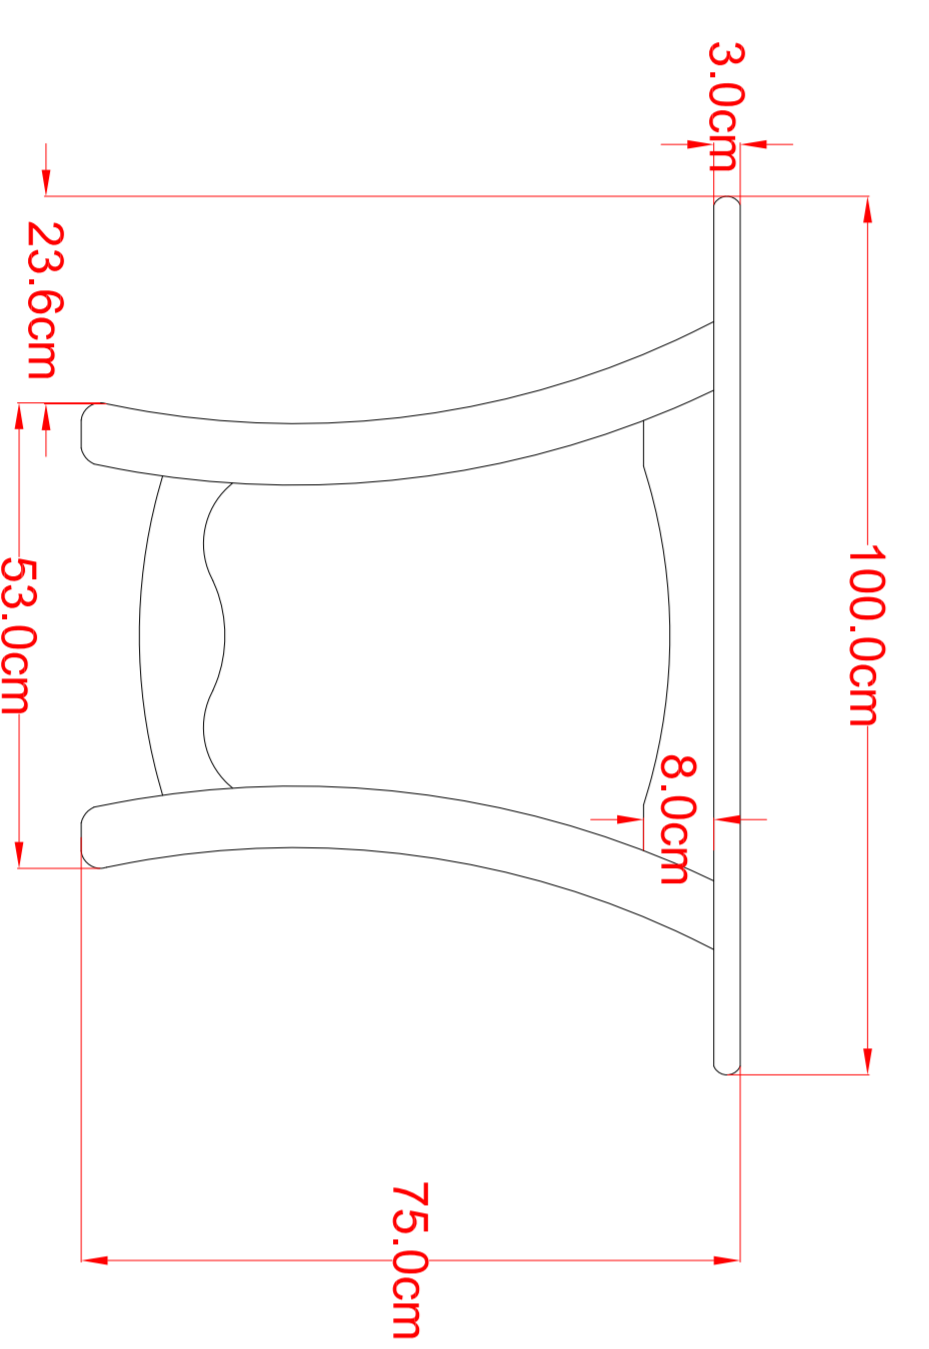

GLENN PROJECT
ISABELLA TABLE
NEW TEAK WOOD
FINISHING???

OPTION 2

GLENN PROJECT
ISABELLA TABLE
NEW TEAK WOOD
FINISHING???

OPTION 1

FRAME ONLY

SECTION A

SECTION B

SIDES VIEW

FRONT AND
BACK VIEW

FRONT AND
BACK VIEW