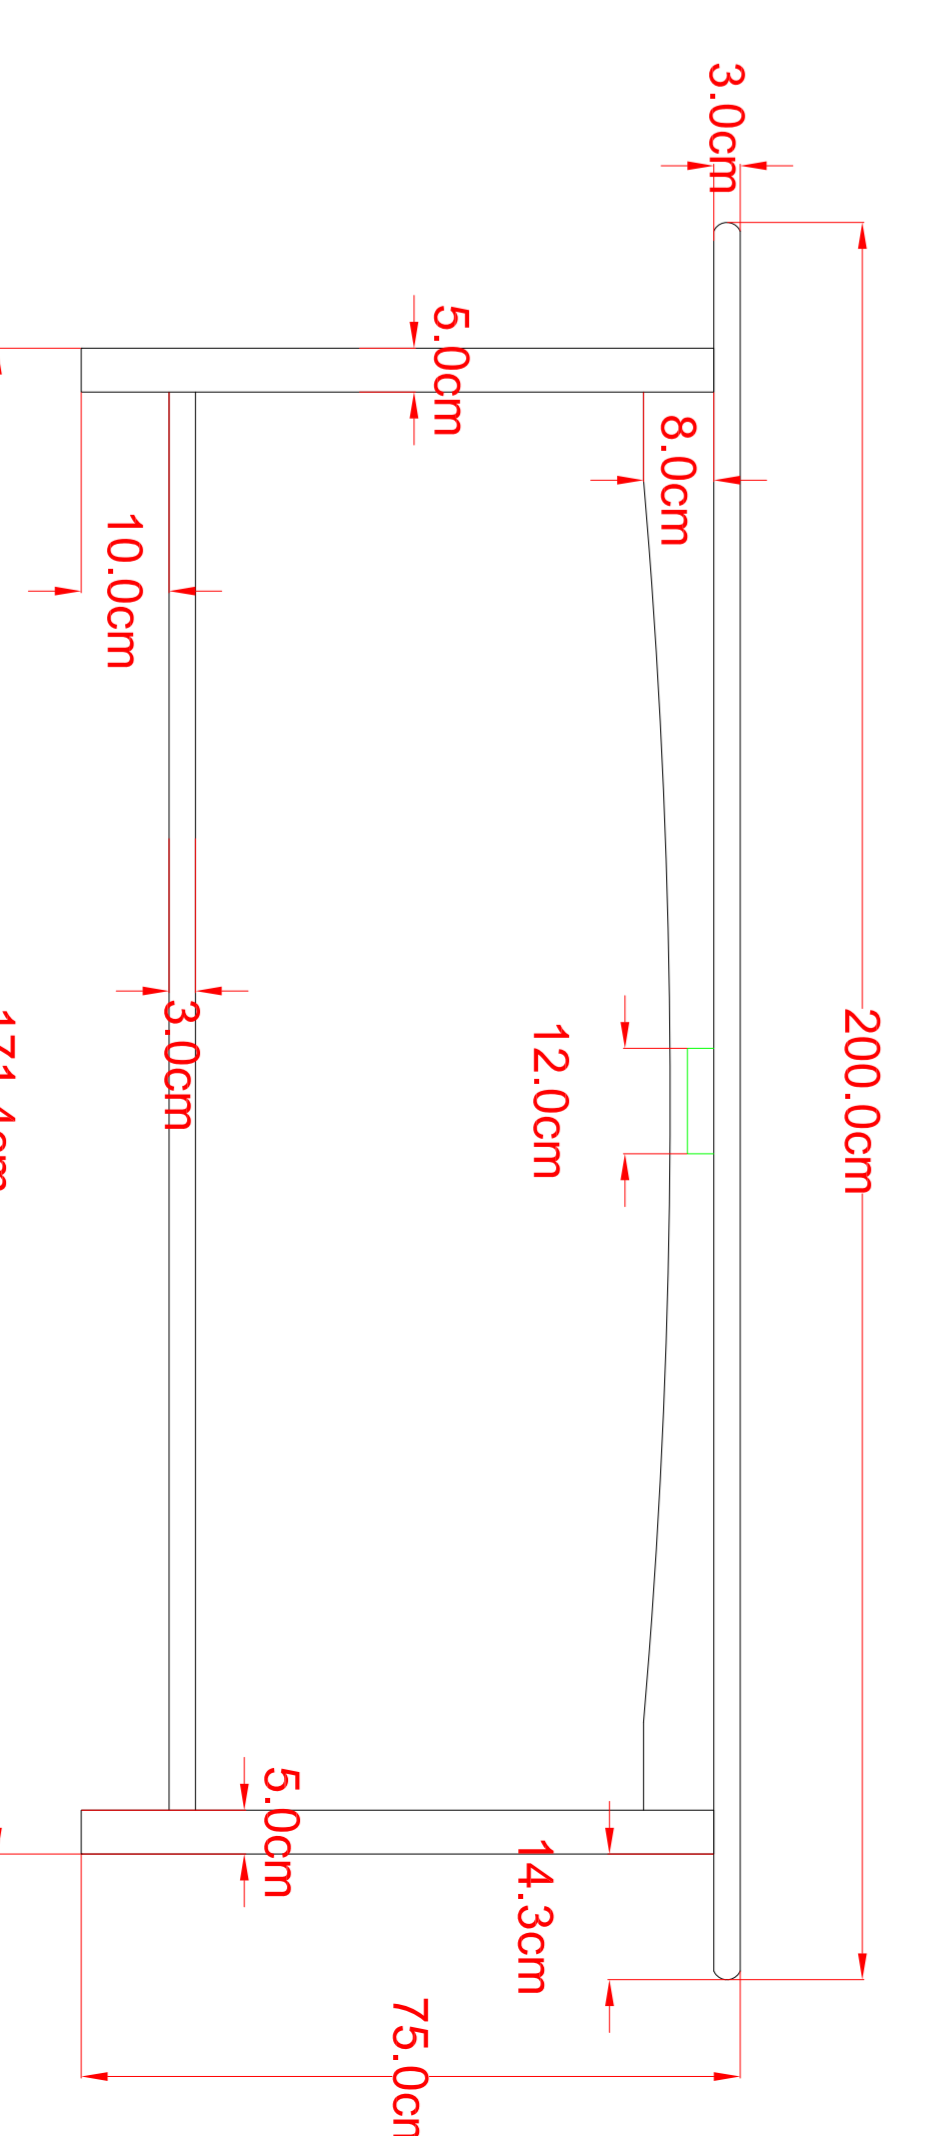

GLENN PROJECT
ISABELLA TABLE
NEW TEAK WOOD
FINISHING???

OPTION 2

GLENN PROJECT
ISABELLA TABLE
NEW TEAK WOOD
FINISHING???

OPTION 1

FRAME ONLY

SECTION A

SECTION B

SIDES VIEW

FRONT AND
BACK VIEW

FRONT AND
BACK VIEW