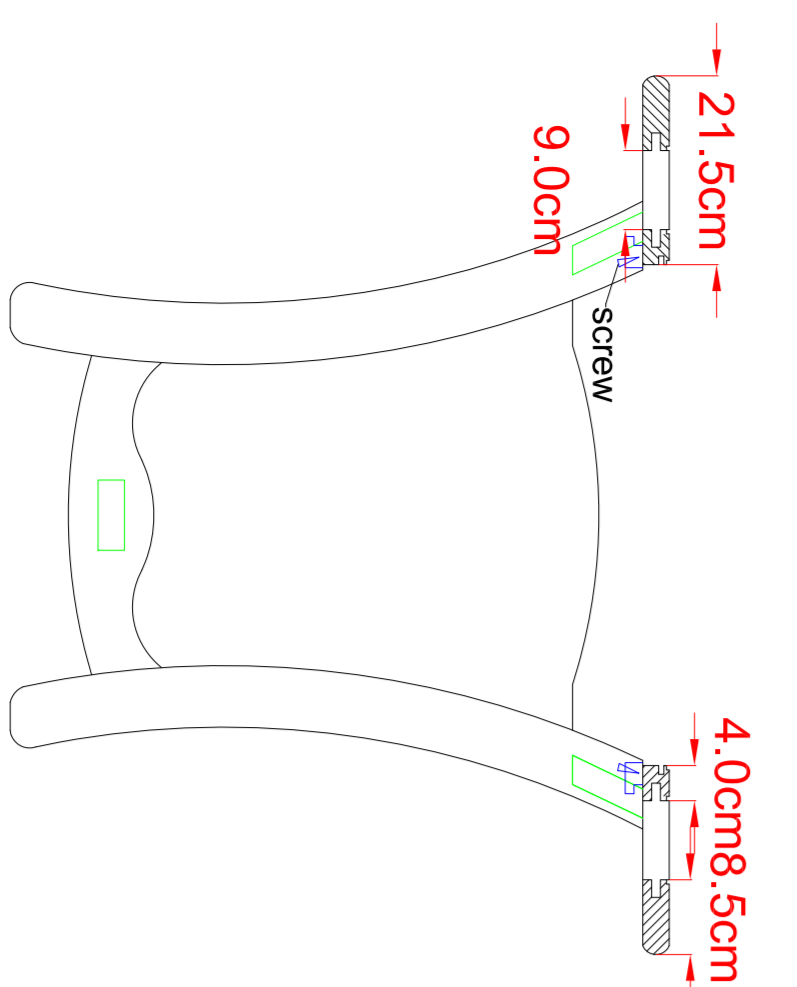

GLENN PROJECT
ISABELLA TABLE
NEW TEAK WOOD
FINISHING???

OPTION 2

GLENN PROJECT
ISABELLA TABLE
NEW TEAK WOOD
FINISHING???

OPTION 1

FRAME ONLY

SECTION A

SECTION B

SIDES VIEW

FRONT AND
BACK VIEW

FRONT AND
BACK VIEW