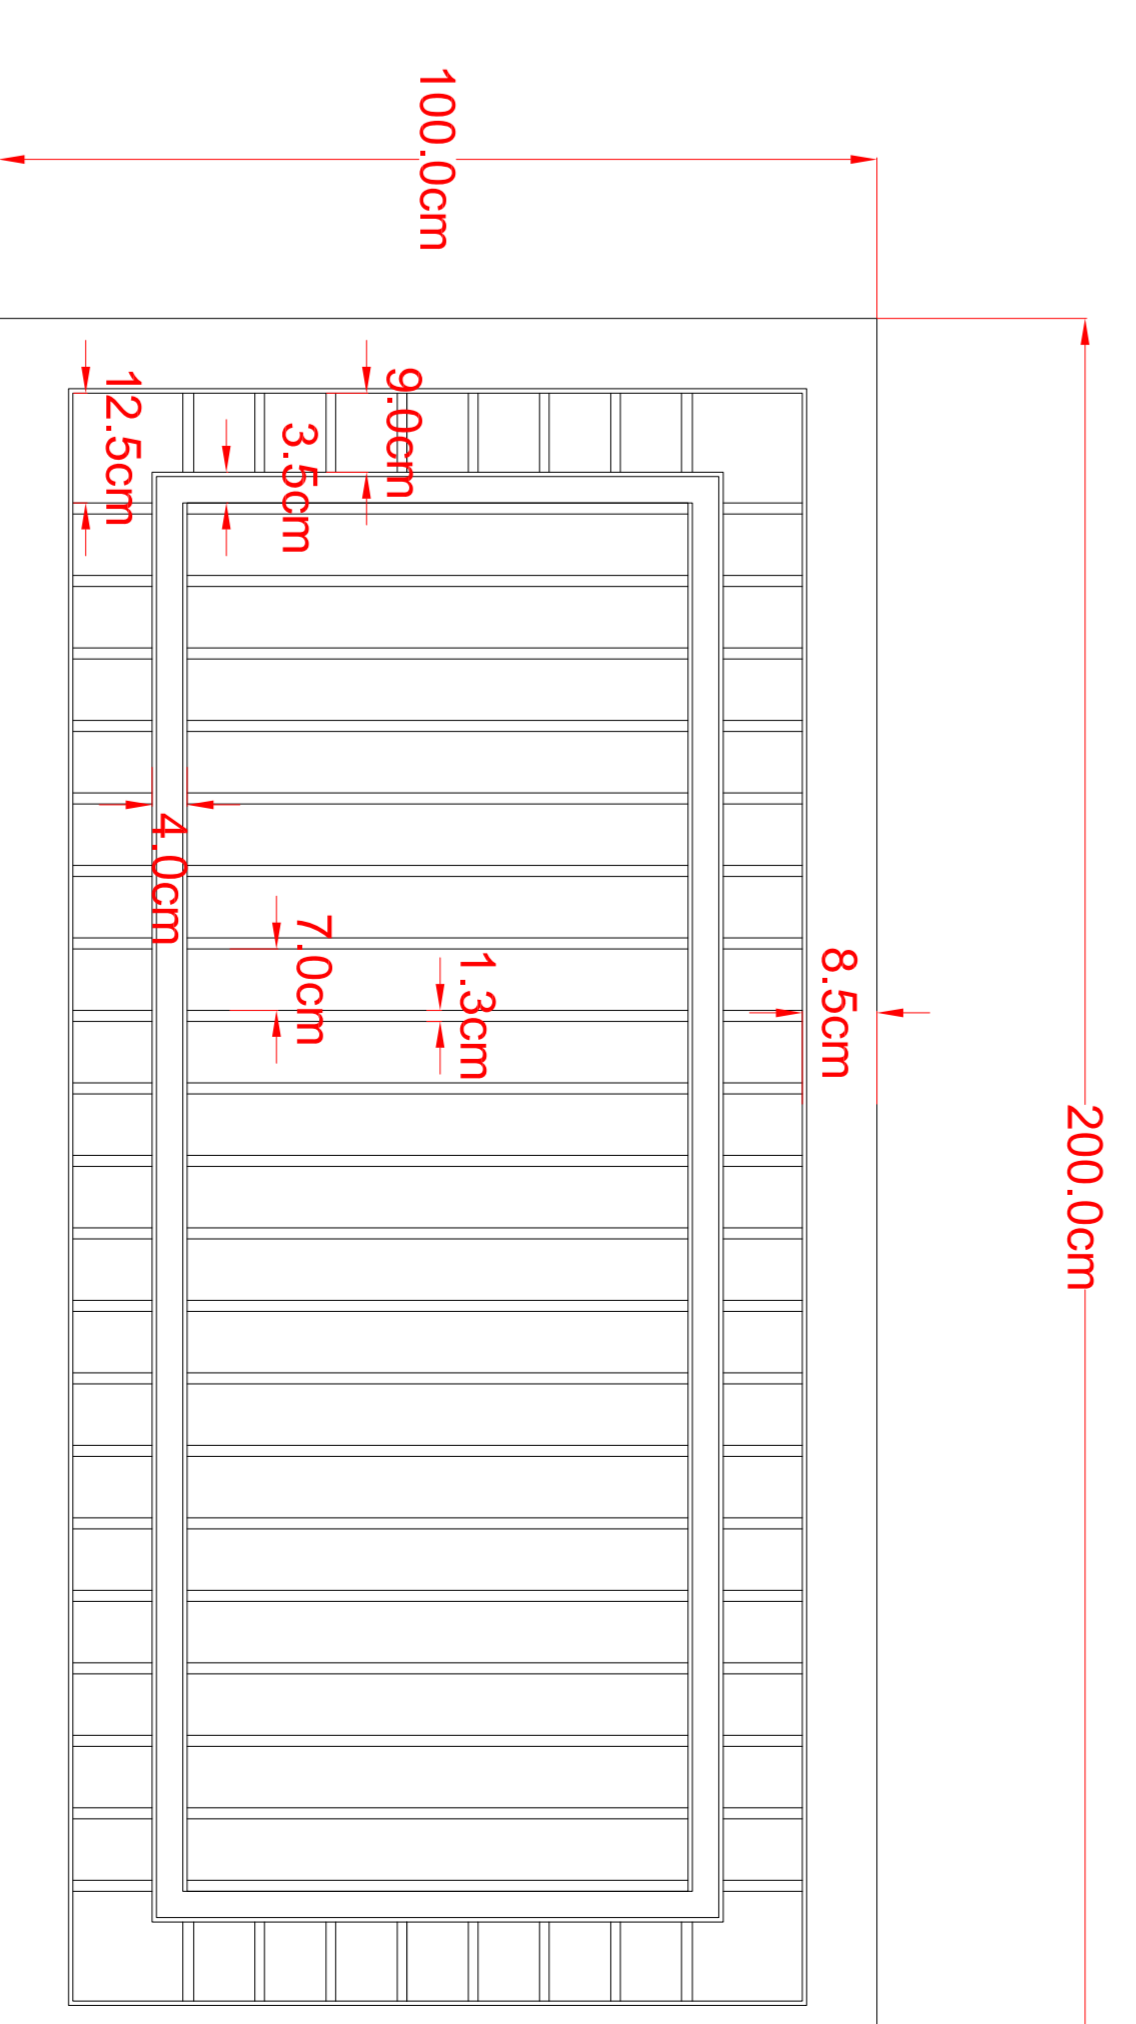

GLENN PROJECT
ISABELLA TABLE
NEW TEAK WOOD
FINISHING???

OPTION 2

GLENN PROJECT
ISABELLA TABLE
NEW TEAK WOOD
FINISHING???

OPTION 1

FRAME ONLY

SECTION A

SECTION B

SIDES VIEW

FRONT AND
BACK VIEW

FRONT AND
BACK VIEW