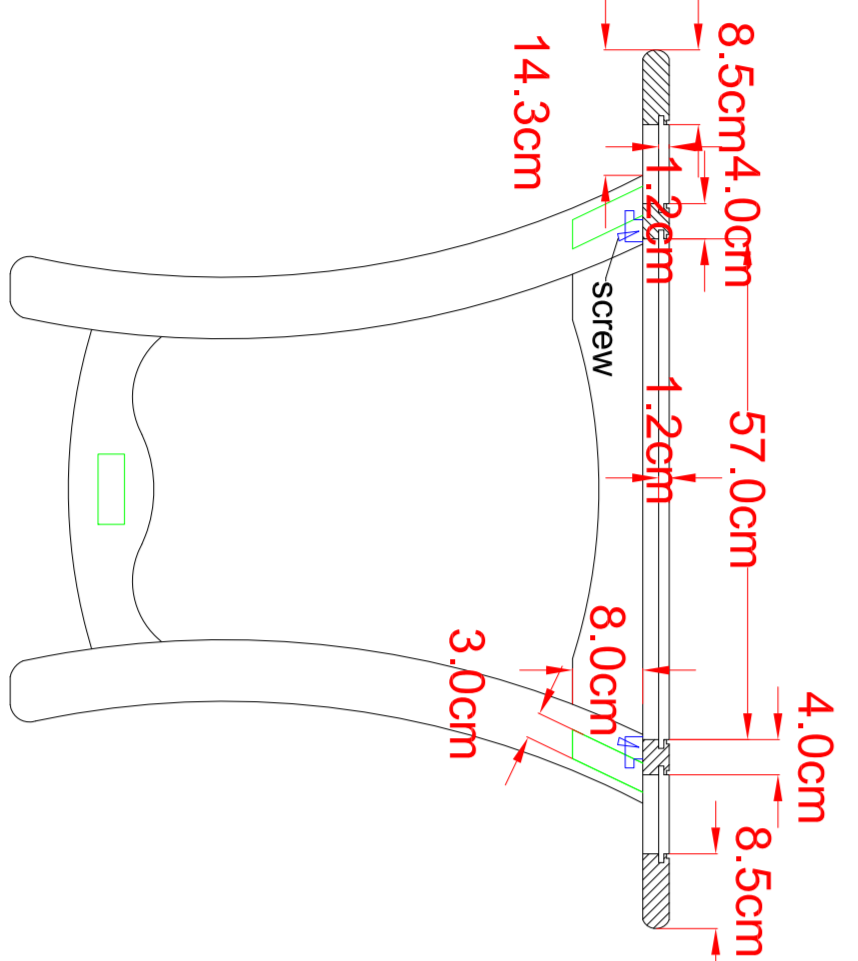

GLENN PROJECT
ISABELLA TABLE
NEW TEAK WOOD
FINISHING???

OPTION 2

GLENN PROJECT
ISABELLA TABLE
NEW TEAK WOOD
FINISHING???

OPTION 1

FRAME ONLY

SECTION A

SECTION B

SIDES VIEW

FRONT AND
BACK VIEW

FRONT AND
BACK VIEW