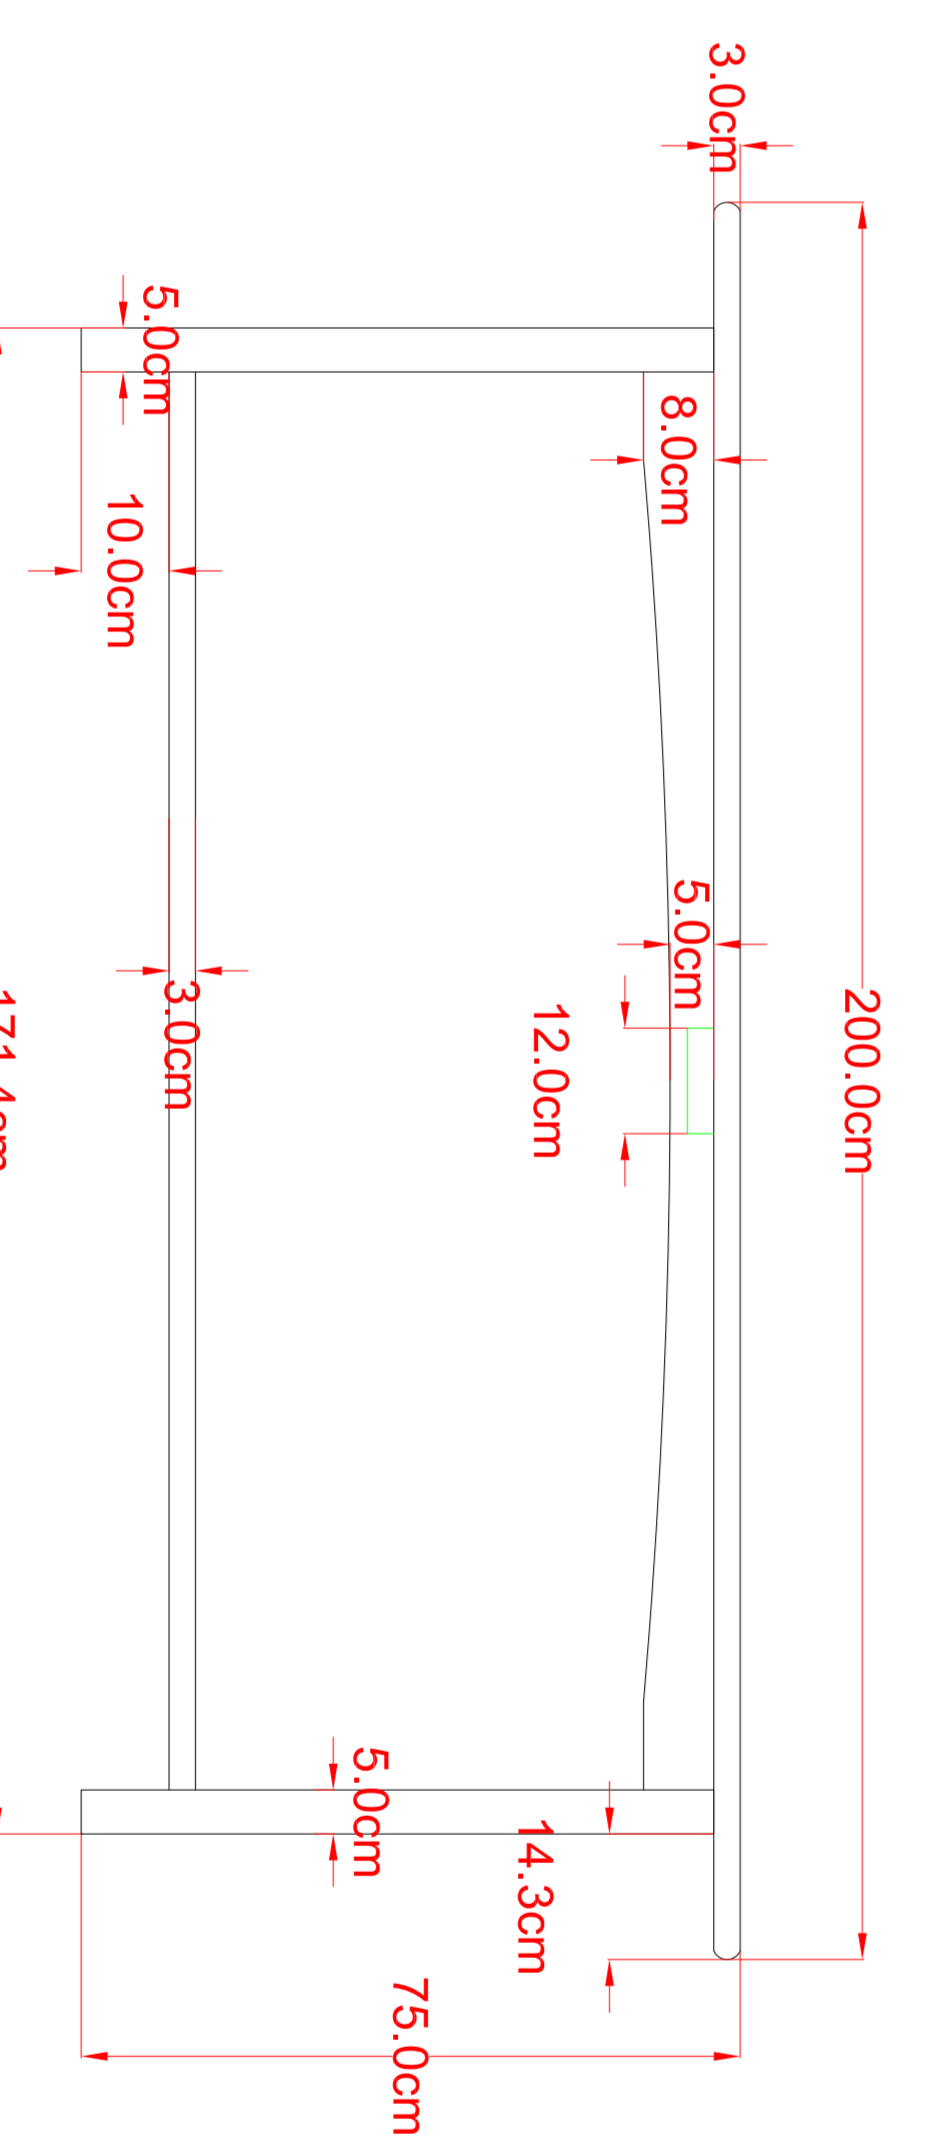

GLENN PROJECT
ISABELLA TABLE
NEW TEAK WOOD
FINISHING???

OPTION 2

GLENN PROJECT
ISABELLA TABLE
NEW TEAK WOOD
FINISHING???

OPTION 1

FRAME ONLY

SECTION A

SECTION B

SIDES VIEW

FRONT AND
BACK VIEW

FRONT AND
BACK VIEW